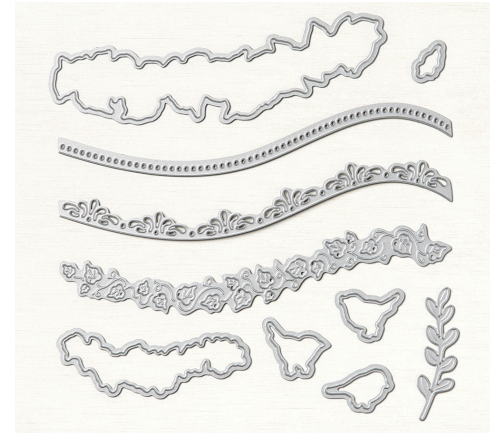

# Curvy Celebrations

Exclusive and Early-Release Products

• AVAILABLE 3 NOVEMBER UNTIL 4 JANUARY •

With curved-edge dies, stamps for every season, and double-sided patterned paper, the Quite Curvy Variety Bundle has everything you need to craft the perfect project.

## QUITE CURVY BUNDLE

156228 ~~\$46.00~~ **\$41.25** • Available in French  
 The Quite Curvy Bundle includes the Quite Curvy Stamp Set and the Curvy Dies.

STAMP ARTWORK SHOWN AT 60%

ACTUAL SIZE

### QUITE CURVY STAMP SET

154430 **\$17.00** (suggested clear blocks: a, b, d, h, i)  
 12 photopolymer stamps • Available in French  
 Coordinates with the Curvy Dies

### CURVY DIES

154319 **\$29.00**  
 10 dies. Largest die: 5-1/4" x 1-1/2" (13.3 x 3.8 cm)  
 Coordinates with Quite Curvy Stamp Set and Curvy Christmas Stamp Set