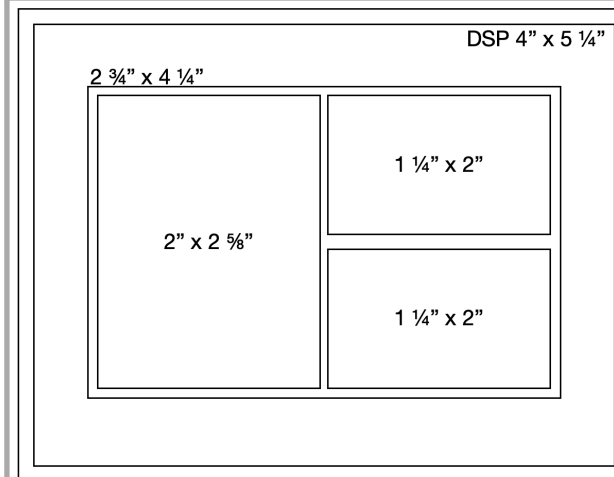

## 3 Section DSP Card

### Materials and Measurements:

Snowman Season Stamp Set

Snowflake Splendor DSP

Night of Navy Card Base 5 1/2" x 8 1/2" scored @ 4 1/4"

Highland Heather Mat 4" x 5 1/4"

3 Rectangles cut from DSP 1 5/8" x 3 7/8"

## 3 Section Stamped Image Card

### Materials and Measurements:

Snowman Season Stamp Set

Snowflake Splendor DSP

Night of Navy Card Base 5 1/2" x 8 1/2" scored @ 4 1/4"

DSP 4" x 5 1/4"

Night of Navy Mat 2 3/4" x 4 1/4"

3 Whisper White Rectangles