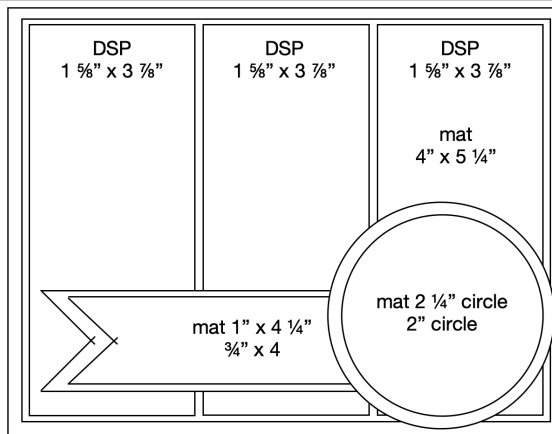

## 3 Section DSP Card

### Materials and Measurements:

Snowman Season Stamp Set

Snowflake Splendor DSP

Night of Navy Card Base 5 1/2" x 8 1/2" scored @ 4 1/4"

Highland Heather Mat 4" x 5 1/4"

3 Rectangles cut from DSP 1 5/8" x 3 7/8"

## 3 Section Stamped Image Card

### Materials and Measurements:

Snowman Season Stamp Set

Snowflake Splendor DSP

Night of Navy Card Base 5 1/2" x 8 1/2" scored @ 4 1/4"

DSP 4" x 5 1/4"

Night of Navy Mat 2 3/4" x 4 1/4"

3 Whisper White Rectangles