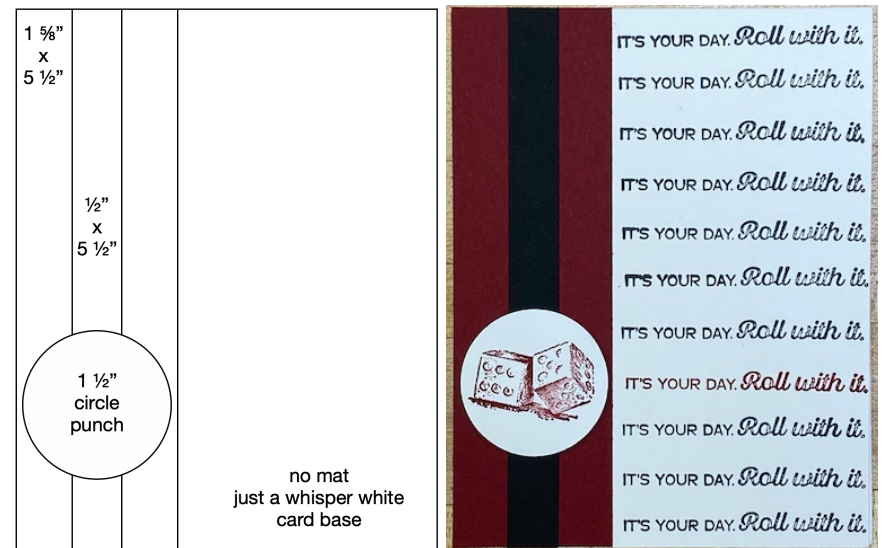

Square On Point Card

Stamp Set:
Game On

Materials and Measurements

Whisper White Card Base 5 1/2" x 8 1/2" scored @ 4 1/4"

Basic Black Mat 4" x 5 1/4"

Cherry Cobbler Mat 2 3/4" x 2 3/4"

Whisper White 2 1/2" x 2 1/2"

Whisper White Sentiment 3/4" x 2 1/2"

Cherry Cobbler Sentiment Mat 1" x 2 3/4"

Each sentiment piece is punched with the Banners Pick a Punch

Memento Black Ink

Side Strip Card

Materials and Measurements:

Whisper White Card Base 5 1/2" x 8 1/2" scored @ 4 1/4"

Cherry Cobbler 1 5/8" x 5 1/2"

Basic Black 1/2" x 5 1/2"

Cherry Cobbler and Memento Black Ink

1 1/2" Circle Punch

Stamp Set:
Game On