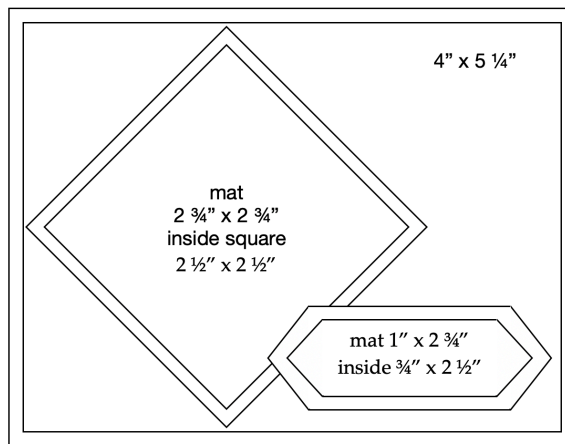

Square On Point Card

Stamp Set:
Game On

Materials and Measurements

Whisper White Card Base 5 1/2" x 8 1/2" scored @ 4 1/4"

Basic Black Mat 4" x 5 1/4"

Cherry Cobbler Mat 2 3/4" x 2 3/4"

Whisper White 2 1/2" x 2 1/2"

Whisper White Sentiment 3/4" x 2 1/2"

Cherry Cobbler Sentiment Mat 1" x 2 3/4"

Each sentiment piece is punched with the Banners Pick a Punch

Memento Black Ink

Side Strip Card

Materials and Measurements:

Whisper White Card Base 5 1/2" x 8 1/2" scored @ 4 1/4"