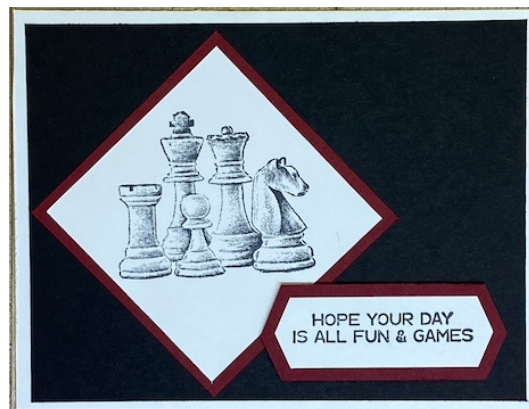

Square On Point Card

Stamp Set:
Game On

Materials and Measurements

Whisper White Card Base 5 1/2" x 8 1/2" scored @ 4 1/4"

Basic Black Mat 4" x 5 1/4"

Cherry Cobbler Mat 2 3/4" x 2 3/4"

Whisper White 2 1/2" x 2 1/2"

Whisper White Sentiment 3/4" x 2 1/2"

Cherry Cobbler Sentiment Mat 1" x 2 3/4"

Each sentiment piece is punched with the Banners Pick a Punch

Memento Black Ink

Side Strip Card

Materials and Measurements:

Whisper White Card Base 5 1/2" x 8 1/2" scored @ 4 1/4"

Cherry Cobbler 1 5/8" x 5 1/2"

Basic Black 1/2" x 5 1/2"

Cherry Cobbler and Memento Black Ink

1 1/2" Circle Punch

Stamp Set:
Game On