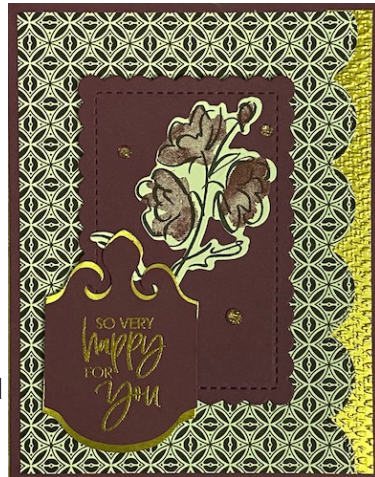

Color & Contour Card Ideas

standard
card base
(4 1/4" x 5 1/2")

Cut DSP
with
scalloped
edge die

Gold Foil
is 1" x 5 1/4"
and dry
embossed
with Tasteful
Textile

mat for inside and
outside on bottom
two cards (4" x 5 1/4")

Color & Contour Card Ideas

Product List for the Boquet of Flowers Card

- [Color & Contour Photopolymer Stamp Set \[154994\]](#) \$21.00
- [Scalloped Contours Dies \[155560\]](#) \$35.00
- [Color & Contour Bundle \(English\) \[158356\]](#) \$50.25
- [Fresh Freesia Classic Stampin' Pad \[155611\]](#) \$7.50
- [Polished Pink Classic Stampin' Pad \[155712\]](#) \$7.50
- [Pale Papaya Classic Stampin' Pad \[155670\]](#) \$7.50
- [Soft Succulent Classic Stampin' Pad \[155778\]](#) \$7.50
- [Balmy Blue Classic Stampin' Pad \[147105\]](#) \$7.50
- [Balmy Blue 8-1/2" X 11" Cardstock \[146982\]](#) \$8.75
- [Basic White 8 1/2" X 11" Cardstock \[159276\]](#) \$9.75
- [Polished Pink 3/8" \(1 Cm\) Open Weave Ribbon \[155714\]](#) \$7.00