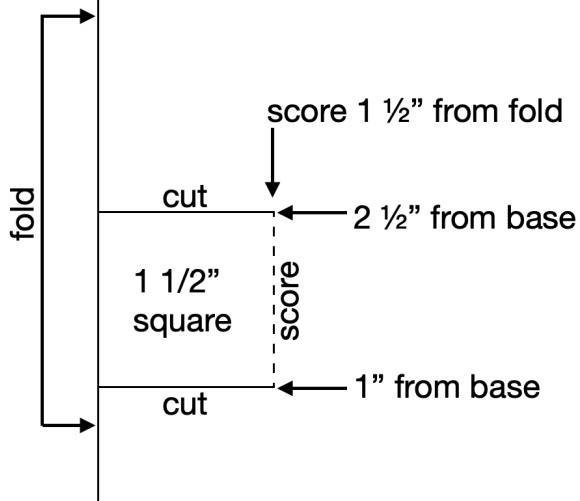

Flower Box Pop Up Card

Inside Mat
5 1/4" x 8"
scored at 4"

Cut from fold
as shown with
solid line

Score on each
side of the
mat as shown
with dashed
line

stampwithtltc.com

Meadow Dies Pop Up Card

Product List

[Meadow Dies \[155852\]](#) \$38.00

[Elegant Tag Punch \[155762\]](#)
\$18.00

[2021-2023 In Color 6" X 6" \(15.2 X 15.2 Cm\) Designer Series Paper \[155641\]](#) \$11.50

[Basic White 12 X12 \(30.5 X 30.5 Cm\) Cardstock \[159231\]](#) \$7.75