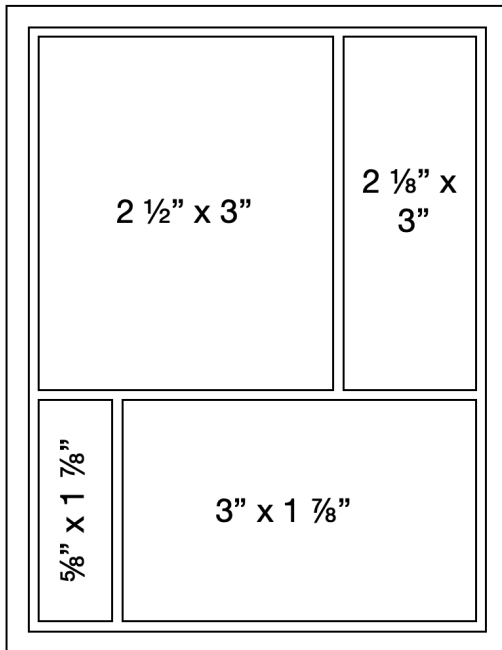

Flower Box Pop Up Card

Inside Mat
5 1/4" x 8"
scored at 4"

Cut from fold
as shown with
solid line

Score on each
side of the
mat as shown
with dashed
line

stampwithtltc.com

Meadow Dies Pop Up Card

Product List

[Meadow Dies \[155852\]](#) \$38.00

[Elegant Tag Punch \[155762\]](#)
\$18.00

[2021-2023 In Color 6" X 6" \(15.2 X 15.2 Cm\) Designer Series Paper \[155641\]](#) \$11.50

[Basic White 12 X12 \(30.5 X 30.5 Cm\) Cardstock \[159231\]](#) \$7.75