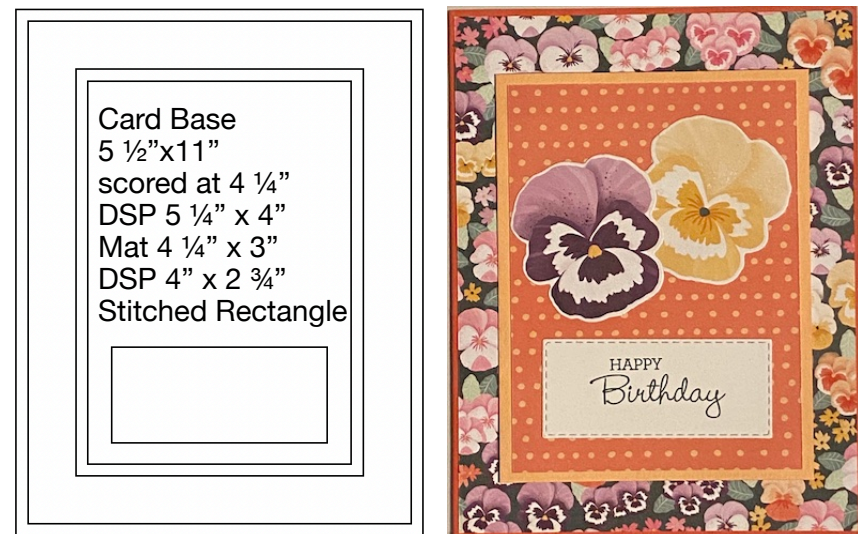

Pansy Patch Triangle DSP Card

154999 PANSY PATCH
PHOTOPOLYMER STAMP SET
155680 PANSY DIES
155807 PANSY PETALS 12" X 12" DESIGNER SERIES PAPER
155571 2021-2023 IN COLOR JEWELS
155613 FRESH FREESIA 8-1/2" X 11" CARDSTOCK
155776 SOFT SUCCULENT 8-1/2" X 11" CARDSTOCK
159276 BASIC WHITE 8-1/2" X 11" CARDSTOCK
153077 BUMBLEBEE 8-1/2" X 11" CARDSTOCK
146987 GORGEOUS GRAPE 8-1/2" X 11" CARDSTOCK
155574 EVENING EVERGREEN 8-1/2" X 11" CARDSTOCK

stampwithtltc.com

Pansy Patch DSP Die Cut Card

154999 PANSY PATCH PHOTOPOLYMER STAMP SET
155680 PANSY DIES
155807 PANSY PETALS 12" X 12" DESIGNER SERIES PAPER
159276 BASIC WHITE 8-1/2" X 11" CARDSTOCK
122925 CALYPSO CORAL 8-1/2" X 11" CARDSTOCK
155668 PALE PAPAYA 8-1/2" X 11" CARDSTOCK

The Pansies on this card are made by die-cutting the sheet of Designer Series Paper that has the large and Small Pansies on it. There is also a piece of DSP with the leaves on it that can also be die cut.

To add depth to the card I did put the cardstock mat on the card using dimensionals and you can also put the pansies on dimensionals as well.

stampwithtltc.com