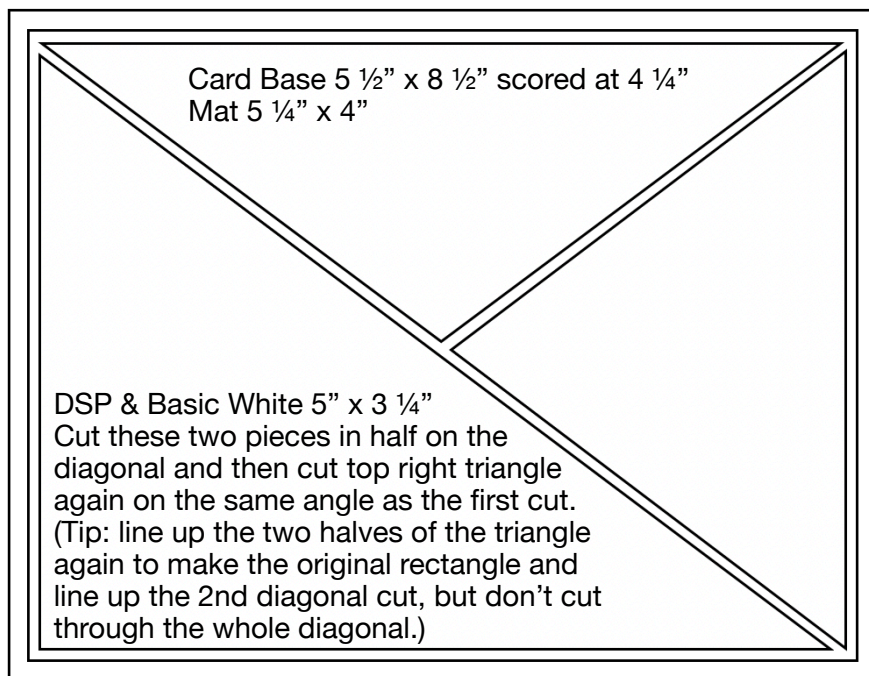

Pansy Patch Triangle DSP Card

154999 PANSY PATCH
PHOTOPOLYMER STAMP SET
155680 PANSY DIES
155807 PANSY PETALS 12" X 12" DESIGNER SERIES PAPER
155571 2021-2023 IN COLOR JEWELS
155613 FRESH FREESIA 8-1/2" X 11" CARDSTOCK
155776 SOFT SUCCULENT 8-1/2" X 11" CARDSTOCK
159276 BASIC WHITE 8-1/2" X 11" CARDSTOCK
153077 BUMBLEBEE 8-1/2" X 11" CARDSTOCK
146987 GORGEOUS GRAPE 8-1/2" X 11" CARDSTOCK
155574 EVENING EVERGREEN 8-1/2" X 11" CARDSTOCK

The Pansies on this card are made by die-cutting the sheet of Designer Series Paper that has the large and Small Pansies on it. There is also a piece of DSP with the leaves on it that can also be die cut.

To add depth to the card I did put the cardstock mat on the card using dimensionals and you can also put the pansies on dimensionals as well.

stampwithtltc.com