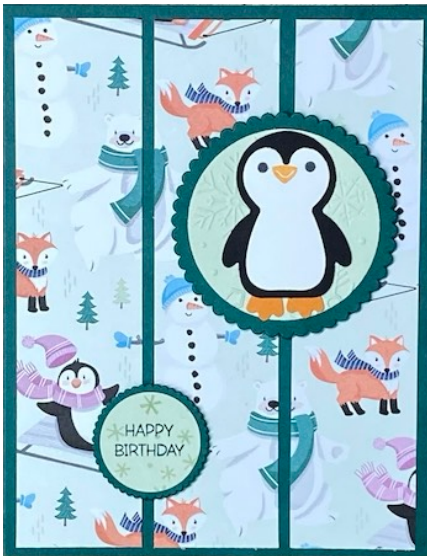

Penguin Playmates

4 1/4" X 5 1/2" Card Base	DSP 1 7/8" x 3"
mat 4" x 5 1/4"	
DSP 2 1/2" X 3"	
DSP 3 3/4" x 1 7/8"	

Product List

- Penguin Playmates 12" X 12" DSP
 - Penguin Place Stamp Set
 - Penguin Builder Punch
 - Penguin Place Bundle (English)
 - Shaded Spruce 8-1/2" X 11" Cardstock
 - Fresh Freesia 8 1/2" X 11" Cardstock
 - Misty Moonlight 8-1/2" X 11" Cardstock
 - Basic White 8 1/2" X 11" Cardstock
 - Mint Macaron 8-1/2" X 11" Cardstock
- (ink in same colors as cardstock)

4 1/4" X 5 1/2" Card Base	DSP cut 3
	1 1/4" x 5 1/4"

stampwithtlc.com

Peaceful Prints

mat 3 1/8" X 3 1/8" cardstock 3" x 3"
4 1/4" X 5 1/2" Card Base
mat 4" x 5 1/4"

Product List

- Peaceful Prints 12" X 12" SDSP
- Peaceful Deer
- Photopolymer Stamp Set
- Deer Builder Punch
- Early Espresso Cardstock
- Basic White Cardstock

4 1/4" X 5 1/2" Card Base
cardstock 2 3/8" x 5 1/4" or you could cut 4" x 5 1/4" and glue DSP on top
DSP (cut 2) 3/4" x 5 1/4"

- Crumb Cake Cardstock
- Early Espresso Classic Stampin' Pad
- Shaded Spruce Classic Stampin' Pad
- Balmy Blue Classic Stampin' Pad
- Crumb Cake Classic Stampin' Pad