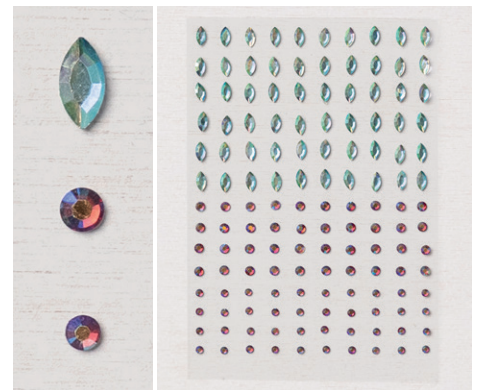

EDEN'S GARDEN CLING STAMP SET • 157823 | \$23.00

10 cling stamps | Coordinates with Eden Dies • EN FR
(suggested clear blocks: a, b, d)

**DIST
INK
TIVE™**

EDEN DIES • 157831 | \$35.00

5 dies | Coordinates with Eden's Garden Cling Stamp Set
Largest die: 5-1/4" x 3-7/8" (13.3 x 9.8 cm)

**EVER EDEN 12" X 12" (30.5 X 30.5 CM)
SPECIALTY DESIGNER SERIES PAPER
159996 | \$15.00**

12 sheets: 2 each of 6 double-sided designs
Acid free, lignin free
Evening Evergreen, gold foil, Soft Succulent
Only available while supplies last

**EVER EDEN 12" X 12" (30.5 X 30.5 CM)
COTTON PAPER • 159997 | \$8.00**

10 sheets: 5 each of 2 colors
Evening Evergreen, Soft Succulent
Only available while supplies last

GARDEN GEMS • 159277 | \$7.00

140 adhesive-backed gems
Round: 3 mm, 4 mm; marquise: 8 x 4 mm
Cherry Cobbler, Soft Succulent
Only available while supplies last