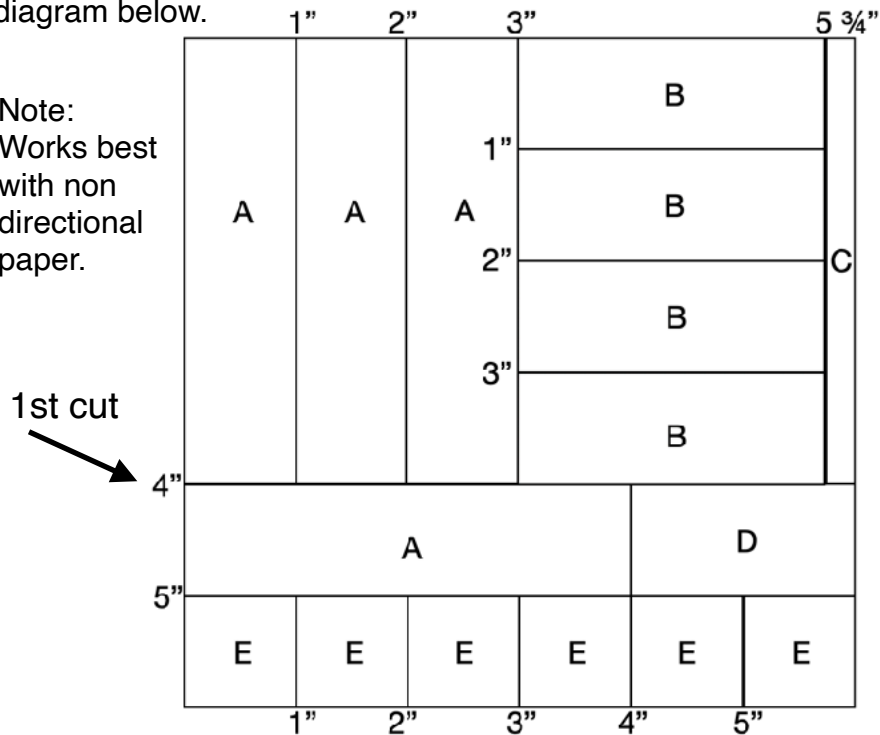

Triple Wonder Cards 1

Start with 3 pieces of 6" x 6" DSP and use your cutter to carefully cut all three sheets at once according to the diagram below.

Note:
Works best with non directional paper.

1st cut

2 cards

6 cards

1 card

Triple Wonder Cards 2

My stocking was made with extra sheets of DSP. This card was made with the "D" pieces from each of the 3 sheets. Since there is only one "D" piece from each sheet, I only made one card in this configuration.

3 - D pieces cut at 1" x 2"
mat 3 1/4" x 4"

A2 card base (8 1/2" x 5 1/2" scored @ 4 1/4")

Triple Wonder Cards 3

This card uses 2 “A” pieces and 2 “B” pieces. I used an embossing folder on the mat since I was decorating the center with a die cut.

You can also cut a piece of cardstock for the center to stamp on instead of using a diecut.

Center piece for stamping: 1 5/8” x 2 7/8”

2 - “A” pieces
cut at 1” x 4”

2 - “B” pieces
cut at 1” x 2 3/4”

large mat 4” x 5 1/4”