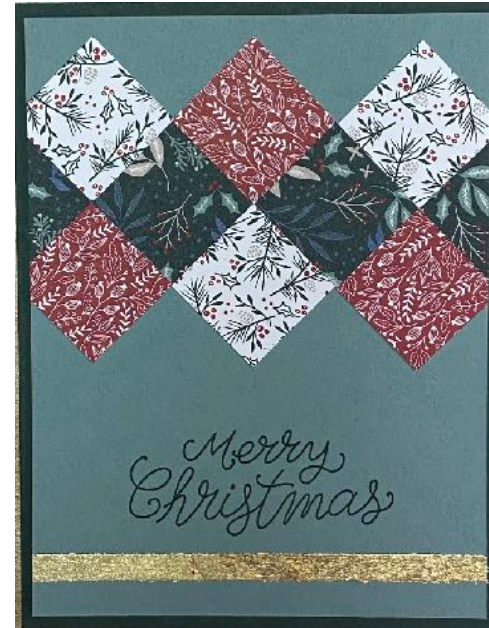

Triple Wonder Cards 4