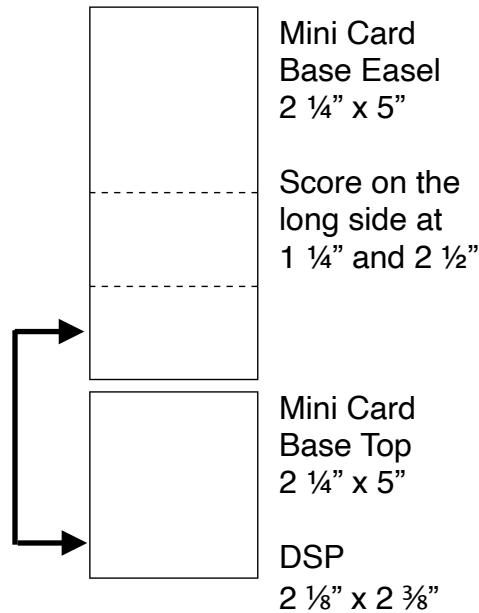

Hidden Double Easel Card

Card Base Easel
4 1/4" x 11"

Score on the long side at 2 3/4" and 5 1/2"

Glue this section to the bottom section of the card base top.

Card Base Top
4 1/4" x 5 1/2"

DSP 4" x 5 1/4"

Only the bottom section is glued to the easel piece.

Nuts & Bolts Double Easel

When decorating the front of the double easel card, keep in mind what the second easel will cover up when open.

Night of Navy Rectangle
2 1/4" x 2 3/4"

Basic White Rectangle
1 7/8" x 2 1/8"

Mini Card Base Front

Real Red
2 1/8" x 2 3/8"

Basic White Rectangle
1 7/8" x 2 1/8"

Hidden Double Easel Card

Product List

- [Sweet Talk 12" X 12" \(30.5 X 30.5 Cm\) Designer Series Paper \[157616\] \\$11.50](#)
- [Nuts & Bolts Cling Stamp Set \[157650\] \\$21.00](#)
- [Basic White 8 1/2" X 11" Cardstock \[159276\] \\$9.75](#)
- [Night Of Navy 8-1/2" X 11" Cardstock \[100867\] \\$8.75](#)
- [Real Red 8-1/2" X 11" Cardstock \[102482\] \\$8.75](#)
- [Heart Punch Pack \[151292\] \\$34.00](#)
- [Tuxedo Black Memento Ink Pad \[132708\] \\$6.00](#)
- [Gray Granite Stampin' Blends Combo Pack \[154886\] \\$9.00](#)
- [Smoky Slate Stampin' Blends Combo Pack \[154904\] \\$9.00](#)
- [Real Red Stampin' Blends Combo Pack \[154899\] \\$9.00](#)
- [Give It A Whirl Dies \[154336\] \\$39.00](#)