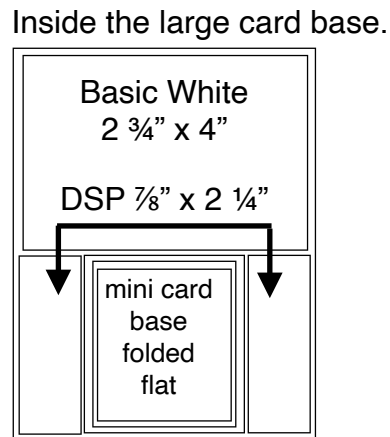

Hidden Double Easel Card

Card Base Easel
4 1/4" x 11"

Score on the long side at 2 3/4" and 5 1/2"

Glue this section to the bottom section of the card base top.

Card Base Top
4 1/4" x 5 1/2"

DSP 4" x 5 1/4"

Only the bottom section is glued to the easel piece.

Nuts & Bolts Double Easel

When decorating the front of the double easel card, keep in mind what the second easel will cover up when open.

Night of Navy Rectangle
2 1/4" x 2 3/4"

Basic White Rectangle
1 7/8" x 2 1/8"

Mini Card Base Front

Real Red
2 1/8" x 2 3/8"

Basic White Rectangle
1 7/8" x 2 1/8"

Hidden Double Easel Card

Product List

- [Sweet Talk 12" X 12" \(30.5 X 30.5 Cm\) Designer Series Paper \[157616\] \\$11.50](#)
- [Nuts & Bolts Cling Stamp Set \[157650\] \\$21.00](#)
- [Basic White 8 1/2" X 11" Cardstock \[159276\] \\$9.75](#)
- [Night Of Navy 8-1/2" X 11" Cardstock \[100867\] \\$8.75](#)
- [Real Red 8-1/2" X 11" Cardstock \[102482\] \\$8.75](#)
- [Heart Punch Pack \[151292\] \\$34.00](#)
- [Tuxedo Black Memento Ink Pad \[132708\] \\$6.00](#)
- [Gray Granite Stampin' Blends Combo Pack \[154886\] \\$9.00](#)
- [Smoky Slate Stampin' Blends Combo Pack \[154904\] \\$9.00](#)
- [Real Red Stampin' Blends Combo Pack \[154899\] \\$9.00](#)
- [Give It A Whirl Dies \[154336\] \\$39.00](#)