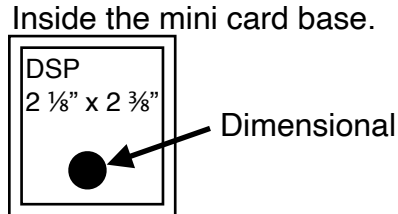

Hidden Double Easel Card

Card Base Easel
4 1/4" x 11"

Score on the long side at 2 3/4" and 5 1/2"

Glue this section to the bottom section of the card base top.

Card Base Top
4 1/4" x 5 1/2"

DSP 4" x 5 1/4"

Only the bottom section is glued to the easel piece.

Nuts & Bolts Double Easel

When decorating the front of the double easel card, keep in mind what the second easel will cover up when open.

Night of Navy Rectangle
2 1/4" x 2 3/4"