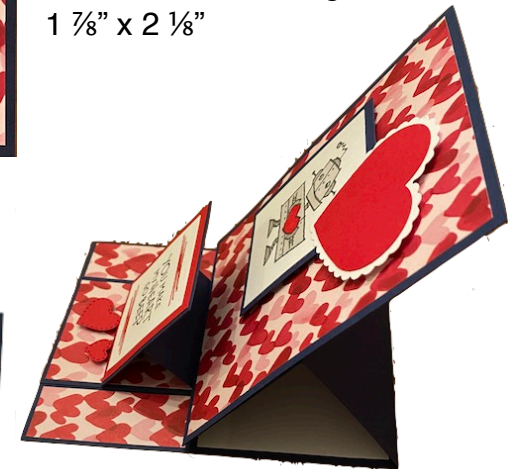

Hidden Double Easel Card

Card Base Easel
4 1/4" x 11"

Score on the long side at 2 3/4" and 5 1/2"

Glue this section to the bottom section of the card base top.

Card Base Top
4 1/4" x 5 1/2"

DSP 4" x 5 1/4"

Only the bottom section is glued to the easel piece.

Nuts & Bolts Double Easel

When decorating the front of the double easel card, keep in mind what the second easel will cover up when open.

Night of Navy Rectangle
2 1/4" x 2 3/4"

Basic White Rectangle
1 7/8" x 2 1/8"

Mini Card Base Front

Real Red
2 1/8" x 2 3/8"

Basic White Rectangle
1 7/8" x 2 1/8"

Hidden Double Easel Card

Product List

- [Sweet Talk 12" X 12" \(30.5 X 30.5 Cm\) Designer Series Paper \[157616\] \\$11.50](#)
- [Nuts & Bolts Cling Stamp Set \[157650\] \\$21.00](#)
- [Basic White 8 1/2" X 11" Cardstock \[159276\] \\$9.75](#)
- [Night Of Navy 8-1/2" X 11" Cardstock \[100867\] \\$8.75](#)
- [Real Red 8-1/2" X 11" Cardstock \[102482\] \\$8.75](#)
- [Heart Punch Pack \[151292\] \\$34.00](#)
- [Tuxedo Black Memento Ink Pad \[132708\] \\$6.00](#)
- [Gray Granite Stampin' Blends Combo Pack \[154886\] \\$9.00](#)
- [Smoky Slate Stampin' Blends Combo Pack \[154904\] \\$9.00](#)
- [Real Red Stampin' Blends Combo Pack \[154899\] \\$9.00](#)
- [Give It A Whirl Dies \[154336\] \\$39.00](#)