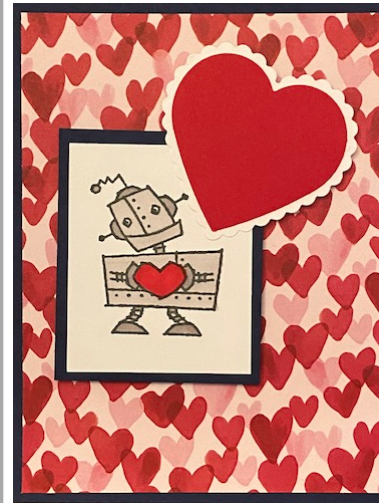

Hidden Double Easel Card

Card Base Easel
4 1/4" x 11"

Score on the long side at 2 3/4" and 5 1/2"

Glue this section to the bottom section of the card base top.

Card Base Top
4 1/4" x 5 1/2"

DSP 4" x 5 1/4"

Only the bottom section is glued to the easel piece.

Nuts & Bolts Double Easel

When decorating the front of the double easel card, keep in mind what the second easel will cover up when open.

Night of Navy Rectangle
2 1/4" x 2 3/4"