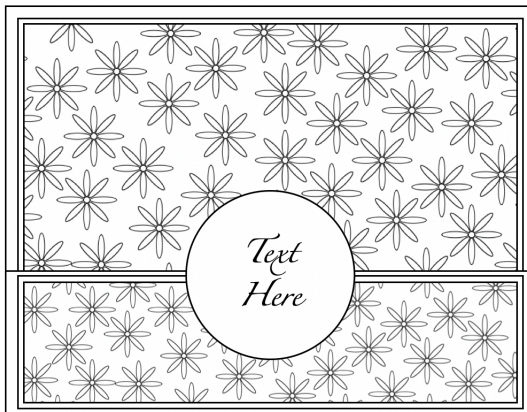

# Skinny Front Flap Card

A2 Card Base  
4 1/4" x 11"  
scored on long side at  
5 1/2"

Cut off the striped  
section measuring  
2 3/4" x 5 1/2"

2nd Card Base  
mounted to A2 card  
base

5 1/4" x 8" scored on  
long side at 4"

DSP: 3 7/8" x 5 1/8"

Front of Card  
Skinny Flap pieces

Cardstock Mat:  
1 3/8" x 5 1/4"

DSP: 1 1/2" x 5 1/8"

Attach punched  
shape or diecut to  
the skinny flap  
being sure to only  
glue to flap.