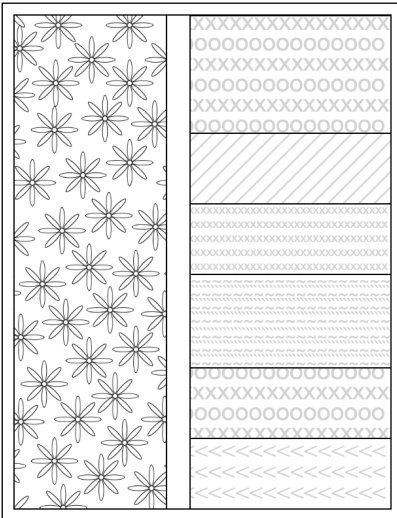

Scrap DSP Card One

1 3/4"

<p>DSP Cutting Guide Layer 3 pieces of 4" x 5 1/4" coordinating DSP together and cut as shown.</p> <p>Or you can cut at random.</p> <p>You can also gather scraps of paper instead of starting with a 4" x 5 1/4"</p>	
	1 1/4"
	2"
	2 3/4"
	3 3/4"
	4 1/2"

I used a 1/4" X 5 1/4" strip of cardstock on top of the DSP.

You could use ribbon instead if you wish.

Scrap DSP Card Two

1 3/4"

<p>DSP Cutting Guide Layer 3 pieces of 4" x 5 1/4" coordinating DSP together and cut as shown. Or you can cut at random. You can also gather scraps of paper instead of starting with a 4" x 5 1/4"</p>				

I used a 1/4" X 4" strip of cardstock on top of the DSP.

You could use ribbon instead if you wish.

3/4" 1 3/4" 2 3/8" 3 3/8"

Scrap DSP Card

This card works in landscape as well as portrait.

I used these cards in my April '22 card class and 3 of the punches were discontinued at the end of April but any punch will do.

To create the shadow effect punch two shapes, one in basic white to stamp on and one in a coordinating color of cardstock. Cut the one for the shadow in half and glue the two pieces on the back of the white one after you have stamped on it.