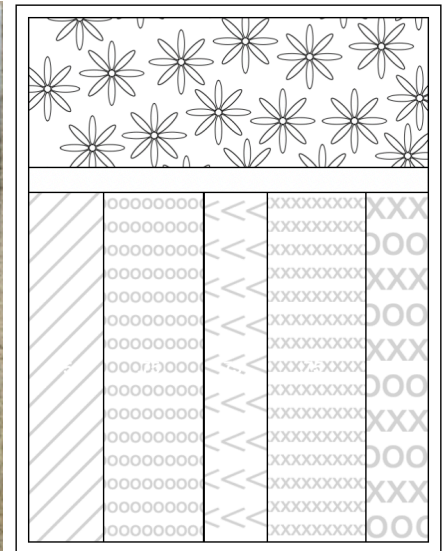

Scrap DSP Card One

1 3/4"

<p>DSP Cutting Guide Layer 3 pieces of 4" x 5 1/4" coordinating DSP together and cut as shown.</p> <p>Or you can cut at random.</p> <p>You can also gather scraps of paper instead of starting with a 4" x 5 1/4"</p>	
	1 1/4"
	2"
	2 3/4"
	3 3/4"
	4 1/2"

I used a 1/4" X 5 1/4" strip of cardstock on top of the DSP.

You could use ribbon instead if you wish.

Scrap DSP Card Two

1 3/4"

<p>DSP Cutting Guide Layer 3 pieces of 4" x 5 1/4" coordinating DSP together and cut as shown. Or you can cut at random. You can also gather scraps of paper instead of starting with a 4" x 5 1/4"</p>				

I used a 1/4" X 4" strip of cardstock on top of the DSP.

You could use ribbon instead if you wish.

3/4" 1 3/4" 2 3/8" 3 3/8"

Scrap DSP Card

This card works in landscape as well as portrait.

I used these cards in my April '22 card class and 3 of the punches were discontinued at the end of April but any punch will do.

To create the shadow effect punch two shapes, one in basic white to stamp on and one in a coordinating color of cardstock. Cut the one for the shadow in half and glue the two pieces on the back of the white one after you have stamped on it.