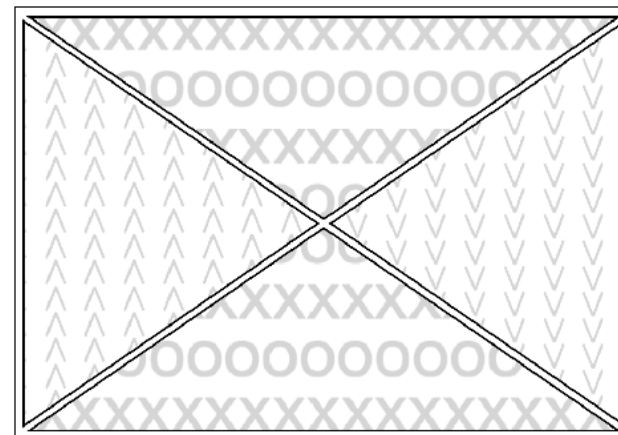

5 Quick & Easy Note Cards - A

Mount Cardstock to a very vanilla note card.

Cardstock 3 1/2" x 5"

Cut DSP to 3" x 4 3/4"

Cut along the short side at 1" and 2" to make three strips measuring: 1" x 4 3/4"

5 Quick & Easy Note Cards - B

Mount Cardstock to a very vanilla note card.

Cardstock 3 1/2" x 5"

Cut DSP to 3 1/4" x 4 3/4"

Cut DSP into 3 rectangles measuring: 1 1/2" x 3 1/4"

5 Quick & Easy Note Cards - C

Mount
Cardstock to
a very vanilla
note card.

Cardstock
3 1/2" x 5"
Cut DSP to
3 1/4" x 4 3/4"

Cut DSP on short side at 1 1/4" then cut on long side at 1 1/4"

(Two pieces measuring: 1 1/4" x 1 1/4" and 1 1/4" x 3 1/2")

Cut the 2nd piece that was left from the first cutting on the long side at 2"

(Two pieces measuring: 2" x 2" and 2" x 2 3/4")

5 Quick & Easy Note Cards - D

Mount
Cardstock to
a very vanilla
note card.

Cardstock 3 1/2" x 5"

Cut DSP to 3 1/4" x 4 3/4"

Then cut on the diagonal.

(Hint, after the first cut, use washi tape to hold the pieces together before cutting the other diagonal.)