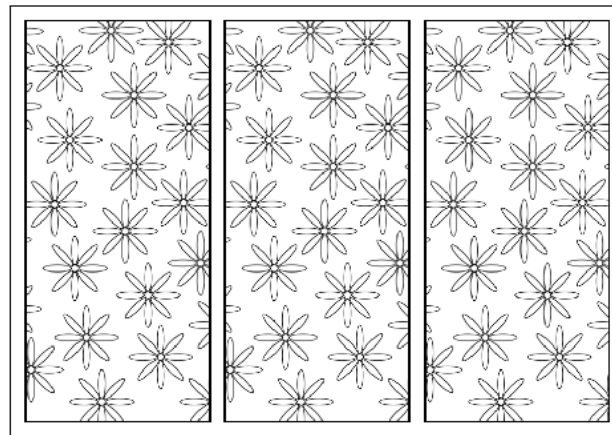

5 Quick & Easy Note Cards - A

Mount Cardstock to a very vanilla note card.

Cardstock 3 1/2" x 5"

Cut DSP to 3" x 4 3/4"

Cut along the short side at 1" and 2" to make three strips measuring: 1" x 4 3/4"

5 Quick & Easy Note Cards - B

Mount Cardstock to a very vanilla note card.

Cardstock 3 1/2" x 5"

Cut DSP to 3 1/4" x 4 3/4"

Cut DSP into 3 rectangles measuring: 1 1/2" x 3 1/4"

5 Quick & Easy Note Cards - C

Mount
Cardstock to
a very vanilla
note card.

Cardstock
3 1/2" x 5"
Cut DSP to
3 1/4" x 4 3/4"

Cut DSP on short side at 1 1/4" then cut on long side at 1 1/4"

(Two pieces measuring: 1 1/4" x 1 1/4" and 1 1/4" x 3 1/2")

Cut the 2nd piece that was left from the first cutting on the long side at 2"

(Two pieces measuring: 2" x 2" and 2" x 2 3/4")

5 Quick & Easy Note Cards - D

Mount
Cardstock to
a very vanilla
note card.

Cardstock 3 1/2" x 5"

Cut DSP to 3 1/4" x 4 3/4"

Then cut on the diagonal.

(Hint, after the first cut, use washi tape to hold the pieces together before cutting the other diagonal.)