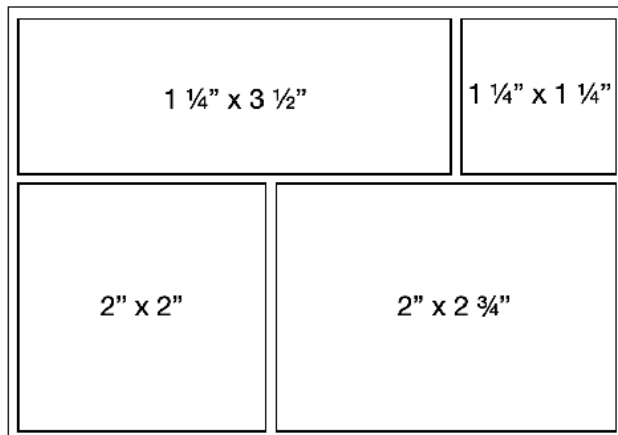

5 Quick & Easy Note Cards - A

Mount Cardstock to a very vanilla note card.

Cardstock 3 1/2" x 5"

Cut DSP to 3" x 4 3/4"

Cut along the short side at 1" and 2" to make three strips measuring: 1" x 4 3/4"

5 Quick & Easy Note Cards - B

Mount Cardstock to a very vanilla note card.

Cardstock 3 1/2" x 5"

Cut DSP to 3 1/4" x 4 3/4"

Cut DSP into 3 rectangles measuring: 1 1/2" x 3 1/4"

5 Quick & Easy Note Cards - C

Mount
Cardstock to
a very vanilla
note card.

Cardstock
3 1/2" x 5"
Cut DSP to
3 1/4" x 4 3/4"

Cut DSP on short side at 1 1/4" then cut on long side at 1 1/4"

(Two pieces measuring: 1 1/4" x 1 1/4" and 1 1/4" x 3 1/2")

Cut the 2nd piece that was left from the first cutting on the long side at 2"

(Two pieces measuring: 2" x 2" and 2" x 2 3/4")

5 Quick & Easy Note Cards - D

Mount
Cardstock to
a very vanilla
note card.

Cardstock 3 1/2" x 5"

Cut DSP to 3 1/4" x 4 3/4"

Then cut on the diagonal.

(Hint, after the first cut, use washi tape to hold the pieces together before cutting the other diagonal.)