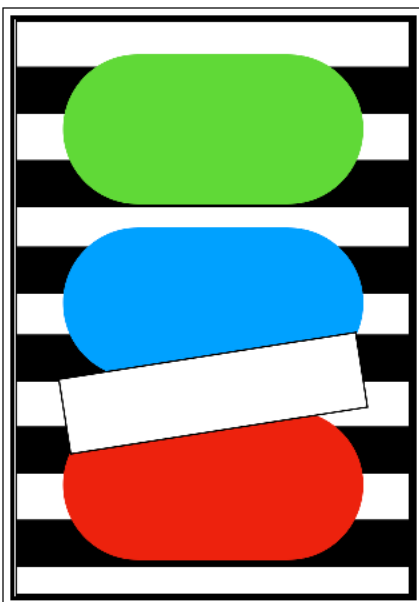

Card Base 5" x 7" scored at 3 1/2" on the long side

Cardstock: 3 3/8" x 4 7/8"

DSP: 3 1/4" x 4 3/4"

Cardstock for Sentiment:
1 1/2" x 3"
(I used an edgelit on one side)

Basic Black cardstock strips:
3/8" x 2 1/2" &
5/8" x 3"
(Cut angles on each end)

NOTE: I used Stampin' Dimensionals behind the Pumpkin Pie sentiments.

Card Base 5" x 7" scored at 3 1/2" on the long side

Cut 1 DSP and 1 cardstock:
3 1/2" x 5"
(I diecut my DSP with the circle *Picture This* diecut)

Layer the cardstock behind the DSP.

2 Sentiment Cardstock Strips: 5/8" x 3"

Amazing Phrasing Note Cards - 3

Product List

- [Parakeet Party 8 1/2" X 11" Cardstock \[159259\] \\$9.25](#)
- [Tahitian Tide 8 1/2" X 11" Cardstock \[159261\] \\$9.25](#)
- [Sweet Sorbet 8 1/2" X 11" Cardstock \[159268\] \\$9.25](#)
- [Beautiful Shapes Dies \[158046\] \\$29.00](#)

I also used the ink that matched the cardstock for stamping OOPS!

NOTE: I used Stampin' Dimensionals behind the Basic White sentiment.

Card Base 5" x 7" scored at 3 1/2" on the long side

Cardstock: 3 3/8" x 4 7/8"