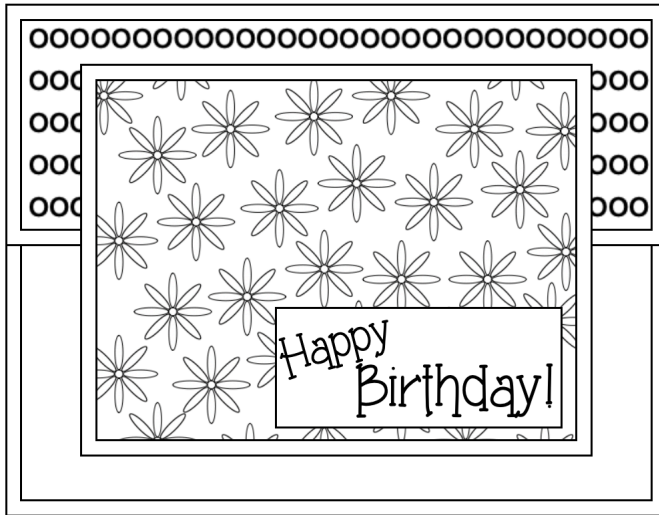

Half Front DSP Card

Card Base: 5 1/2" x 6 1/4" scored on long side at 4 1/4"
Cardstock: 3 1/4" x 4 1/4"
DSP: 1 3/4" x 5 1/4" and 3" x 4"
Basic White: 4" x 5 1/4" (inside piece) and 1" x 2 3/8"
(sentiment piece)

Half Front DSP Card

Product List

- [Perfectly Penciled 12" X 12" \(30.5 X 30.5 Cm\) Designer Series Paper \[159244\] \\$12.00](#)
- [Stitched Rectangles Dies \[151820\] \\$35.00](#)
- [Regals Stampin' Write Markers \[147155\] \\$30.00](#)
- [Brights Stampin' Write Markers \[147157\] \\$30.00](#)
- [Real Red Classic Stampin' Pad \[147084\] \\$8.00](#)
- [Melon Mambo Classic Stampin' Pad \[147051\] \\$8.00](#)
- [Basic White 8 1/2" X 11" Cardstock \[159276\] \\$10.25](#)
- [Melon Mambo 8-1/2" X 11" Cardstock \[115320\] \\$9.25](#)
- [Real Red 8-1/2" X 11" Cardstock \[102482\] \\$9.25](#)