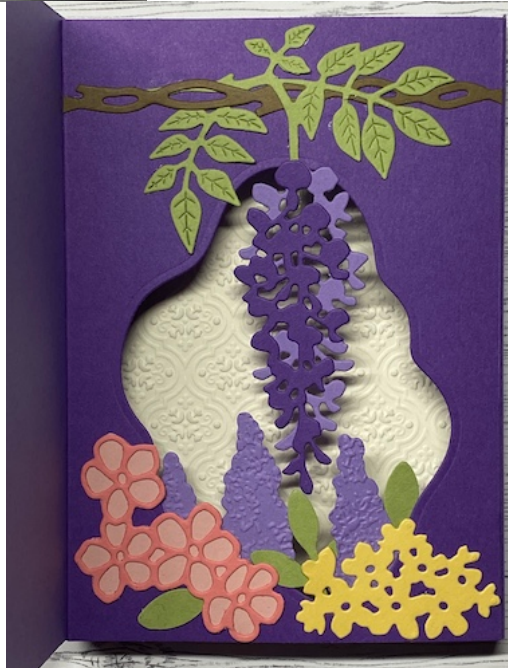

Wisteria Diorama Card

Product List

- [Wisteria Dies [158859]](#) $35.00
- [Geraniums Dies [159061]](#) $34.00
- [Potted Succulents Dies [154330]](#) $39.00
- [Fabulous Frames Dies [159163]](#) $31.00
- [Stitched With Whimsy Dies [155314]](#) $29.00
- [Layering Diorama Dies [155565]](#) $29.00
- [Quatrefoil Tile Embossing Folder [158655]](#) $8.50
- [Timeworn Type 3 D Embossing Folder [156505]](#) $10.00
- [Bough Punch [157711]](#) $19.00
- [Go To Greetings Cling Stamp Set (English) [158763]](#) $24.00
- [Gorgeous Grape Classic Stampin' Pad [147099]](#) $8.00
- [Gorgeous Grape 8-1/2" X 11" Cardstock [146987]](#) $9.25
- [Very Vanilla 8-1/2" X 11" Cardstock [101650]](#) $10.25
- [Pear Pizzazz 8-1/2" X 11" Cardstock [131201]](#) $9.25
- [Highland Heather 8-1/2" X 11" Cardstock [146986]](#) $9.25
- [Flirty Flamingo 8-1/2" X 11" Cardstock [141416]](#) $9.25
- [Blushing Bride 8-1/2" X 11" Cardstock [131198]](#) $9.25
- [So Saffron 8-1/2" X 11" Cardstock [105118]](#) $9.25
- [Soft Suede 8-1/2" X 11" Cardstock [115318]](#) $9.25