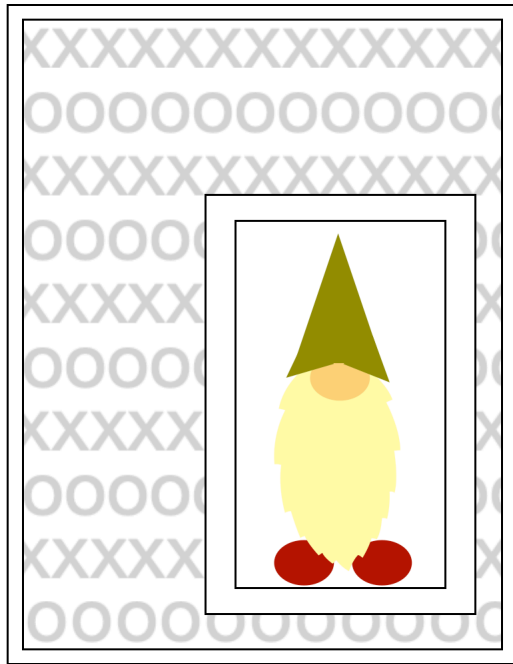

Harvest Gnome Card 1

Portrait A2 Card Base

5 1/2" x 8 1/2"

scored on the long side at 4 1/4"

DSP: 4" x 5 1/4"

Deckled Rectangles #'s 3 & 4 if you start counting from the smallest one. or you can cut regular rectangles (2 1/4" x 3 1/2" and 1 3/4" x 3")

For the inside:

Very Vanilla: 4" x 5 1/4"

Harvest Gnome Card 2

Product List

- [Rustic Harvest 12" X 12" \(30.5 X 30.5 Cm\) Designer Series Paper \[159633\] \\$12.00](#)
- [Gnomes Dies \[159625\] \\$31.00](#)
- [Geraniums Dies \[159061\] \\$34.00](#)
- [Deckled Rectangles Dies \[159173\] \\$30.00](#)
- [Mossy Meadow 8-1/2" X 11" Cardstock \[133676\] \\$9.25](#)
- [Very Vanilla 8-1/2" X 11" Cardstock \[101650\] \\$10.25](#)
- [Petal Pink 8-1/2" X 11" Cardstock \[146985\] \\$9.25](#)
- [Cajun Craze 8-1/2" X 11" Cardstock \[119684\] \\$9.25](#)
- [Early Espresso Classic Stampin' Pad \[147114\] \\$8.00](#)
- [Kraft 6" X 6" \(15.2 X 15.2 Cm\) Paper Pack \[156325\] \\$6.00](#)