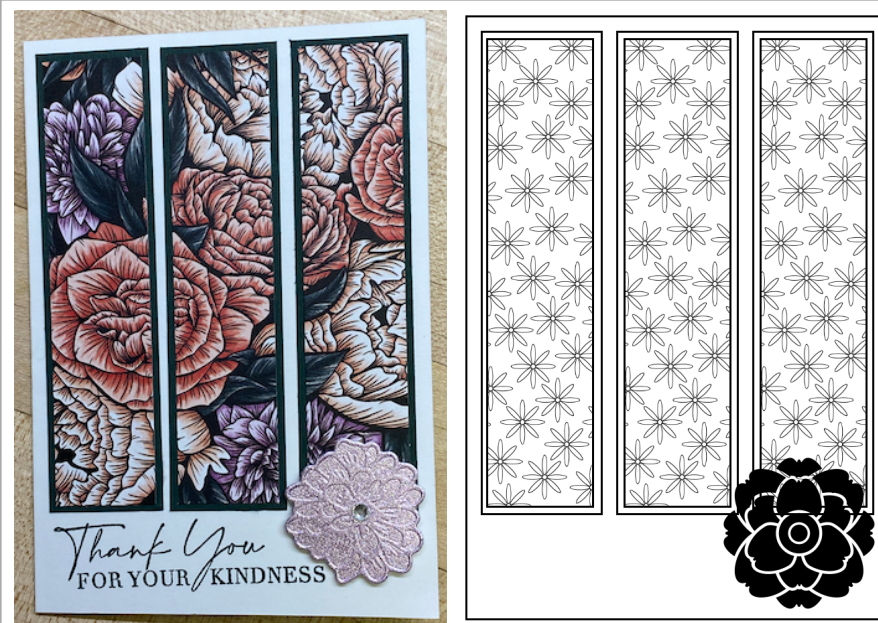

Jan 2023 Debut Note Cards 1

Card Base: 5" x 7" " scored on 7" side at 3 1/2"

Mat: 3 3/8" X 4 7/8"

DSP: 3 1/4" X 4 3/4"

Double Oval Punch

I used Stampin' Dimensionals behind the scalloped punch.

Product List

- [Dainty Flowers 12" X 12" \(30.5 X 30.5 Cm\) Designer Series Paper \[160834\] \\$12.00](#)
- [Double Oval Punch \[154242\] \\$19.00](#)
- [Mossy Meadow 8-1/2" X 11" Cardstock \[133676\] \\$9.25](#)
- [Crushed Curry 8-1/2" X 11" Cardstock \[131199\] \\$9.25](#)
- [Dainty Delight Cling Stamp Set \(English\) \[161078\] \\$25.00](#)
- [Mossy Meadow Classic Stampin' Pad \[147111\] \\$8.00](#)
- [Whisper White Note Cards & Envelopes \[131527\] \\$7.00](#)

Jan 2023 Debut Note Cards 2

Card Base: 5" x 7" " scored on 7" side at 3 1/2"

Mat: 3 cut at 1" x 4"

DSP: 3 cut at 7/8" x 3 7/8"

I used Stampin' Dimensionals behind the Flower and stamped the sentiment directly to the card base.

Jan 2023 Debut Note Cards 3

Card Base: 5" x 7" scored on 7" side at 3 1/2"

DSP: 3 1/4" X 4 3/4"

I used Stampin' Dimensionals behind the Heart.

Note: To conserve paper, I punched the Handmade tag directly from the cut piece of DSP and then used that punched piece to punch out the heart using the Country Bouquet Punch.