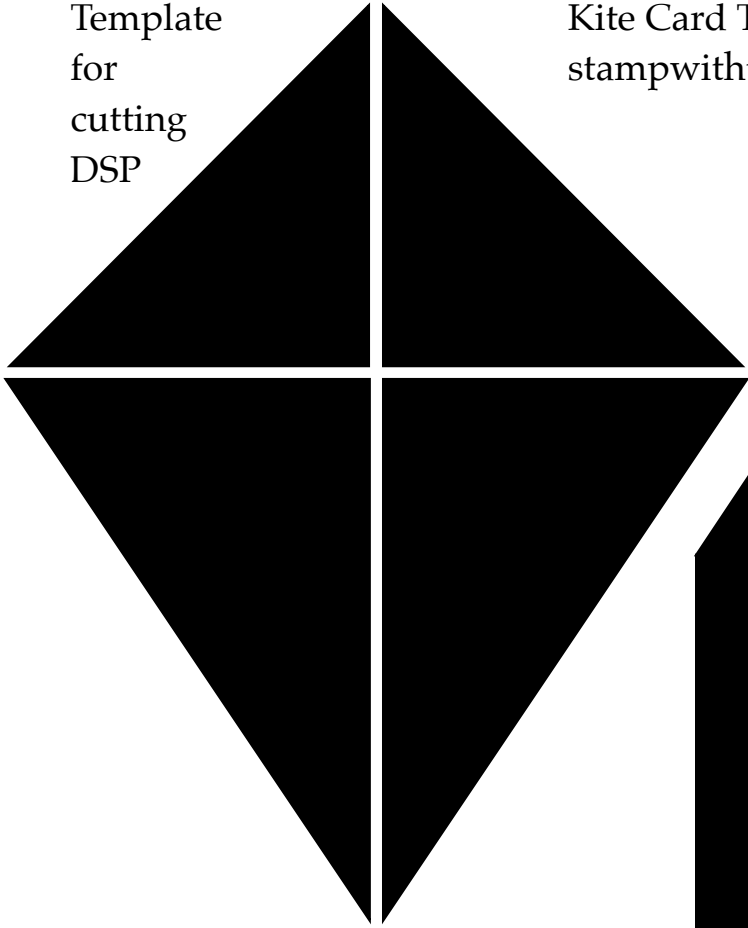

Template
for
cutting
DSP

Kite Card Template
stampwithtlc.com

Kite Card Base

Template for cutting White
for inside