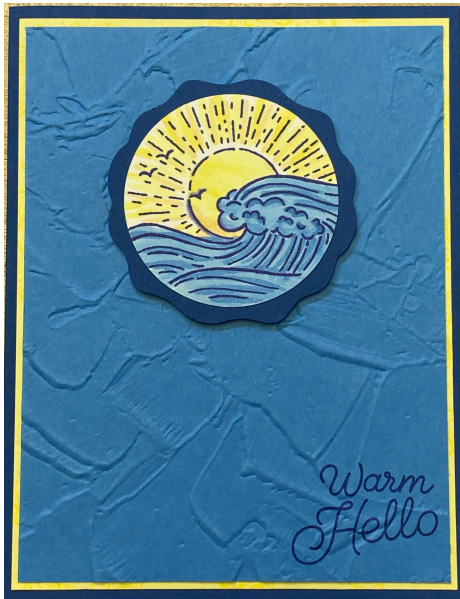

Circle Sayings Cards 1

Product List

- Circle Sayings Photopolymer Stamp Set (English) [161348] \$24.00
- Lemon Lolly 8 1/2" X 11" Cardstock [161720] \$10.00
- Basic White 8 1/2" X 11" Cardstock [159276] \$10.50
- Azure Afternoon 8 1/2" X 11" Cardstock [161719] \$10.00
- Blueberry Bushel 8-1/2" X 11" Cardstock [146968] \$10.00
- Blueberry Bushel Classic Stampin' Pad [147138] \$9.00
- 2" (5.1 Cm) Circle Punch [133782] \$22.00
- Decorative Circle Punch [159174] \$22.00
- Stampin' Blends: Multiple colors

Card Base: 5 1/2" x 8 1/2"
scored on the long side at 4 1/4"

Mat: 4" x 5 1/4"

Embossed CS:
3 7/8" X 5 1/8"

Decorative Circle Punch

2" Circle Punch

Circle Sayings Cards 2

Product List

- Circle Sayings Photopolymer Stamp Set (English) [161348] \$24.00
- Very Best Trio Punch [159878] \$24.00
- Pecan Pie Classic Stampin' Pad [161665] \$9.00
- Night Of Navy Classic Stampin' Pad [147110] \$9.00
- 2 3/8" (6 Cm) Circle Punch [161354] \$22.00
- Crumb Cake 8-1/2" X 11" Cardstock [120953] \$10.00
- Night Of Navy 8-1/2" X 11" Cardstock [100867] \$10.00
- Timber 3 D Embossing Folder [156406] \$11.00

Card Base: 5 1/2" x 8 1/2"
scored on the long side at 4 1/4"

Embossed CS: 4" x 5 1/4"

2 3/8" Circle Punch

2 7/8" Square punched
with Very Best Trio
Punch

Circle Sayings Cards 3

Product List

- [Circle Sayings Photopolymer Stamp Set \(English\) \[161348\]](#) \$24.00
- [Night Of Navy 8-1/2" X 11" Cardstock \[100867\]](#) \$10.00
- [Basic White 8 1/2" X 11" Cardstock \[159276\]](#) \$10.50
- [Berry Burst 8-1/2" X 11" Cardstock \[144243\]](#) \$10.00
- [Berry Burst Classic Stampin' Pad \[147143\]](#) \$9.00
- [Night Of Navy Classic Stampin' Pad \[147110\]](#) \$9.00
- [Countryside Blossoms Embossing Folder \[161473\]](#) \$8.50