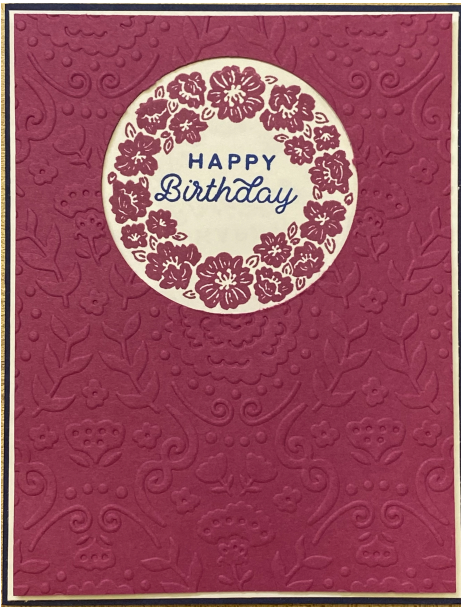

Card Base: 5 1/2" x 8 1/2"
scored on the long side at 4 1/4"

Mat: 4" x 5 1/4"

Embossed CS:
3 7/8" X 5 1/8"

Decorative Circle Punch

2" Circle Punch

Circle Sayings Cards 2

Product List

- Circle Sayings Photopolymer Stamp Set (English) [161348] \$24.00
- Very Best Trio Punch [159878] \$24.00
- Pecan Pie Classic Stampin' Pad [161665] \$9.00
- Night Of Navy Classic Stampin' Pad [147110] \$9.00
- 2 3/8" (6 Cm) Circle Punch [161354] \$22.00
- Crumb Cake 8-1/2" X 11" Cardstock [120953] \$10.00
- Night Of Navy 8-1/2" X 11" Cardstock [100867] \$10.00
- Timber 3 D Embossing Folder [156406] \$11.00

Card Base: 5 1/2" x 8 1/2"
scored on the long side at 4 1/4"

Embossed CS: 4" x 5 1/4"

2 3/8" Circle Punch

2 7/8" Square punched
with Very Best Trio
Punch

Circle Sayings Cards 3

Product List

- [Circle Sayings Photopolymer Stamp Set \(English\) \[161348\]](#) \$24.00
- [Night Of Navy 8-1/2" X 11" Cardstock \[100867\]](#) \$10.00
- [Basic White 8 1/2" X 11" Cardstock \[159276\]](#) \$10.50
- [Berry Burst 8-1/2" X 11" Cardstock \[144243\]](#) \$10.00
- [Berry Burst Classic Stampin' Pad \[147143\]](#) \$9.00
- [Night Of Navy Classic Stampin' Pad \[147110\]](#) \$9.00
- [Countryside Blossoms Embossing Folder \[161473\]](#) \$8.50

Card Base: 5 1/2" x 8 1/2"
scored on the long side at 4 1/4"

Mat: 4 1/8" x 5 3/8"

Embossed CS: 4"x 5 1/4"

2 3/8" Circle Punch

Circle Sayings Cards 4

Product List

- [Circle Sayings Photopolymer Stamp Set \(English\) \[161348\]](#) \$24.00
- [Bright & Beautiful 6" X 6" \(15.2 X 15.2 Cm\) Designer Series Paper \[161449\]](#) \$12.50
- [Basic White 8 1/2" X 11" Cardstock \[159276\]](#) \$10.50
- [Moody Mauve 8 1/2" X 11" Cardstock \[161723\]](#) \$10.00
- [Misty Moonlight 8-1/2" X 11" Cardstock \[153081\]](#) \$10.00
- [Moody Mauve Classic Stampin' Pad \[161649\]](#) \$9.00
- [Misty Moonlight Classic Stampin' Pad \[153118\]](#) \$9.00
- Stampin' Blends: Multiple colors