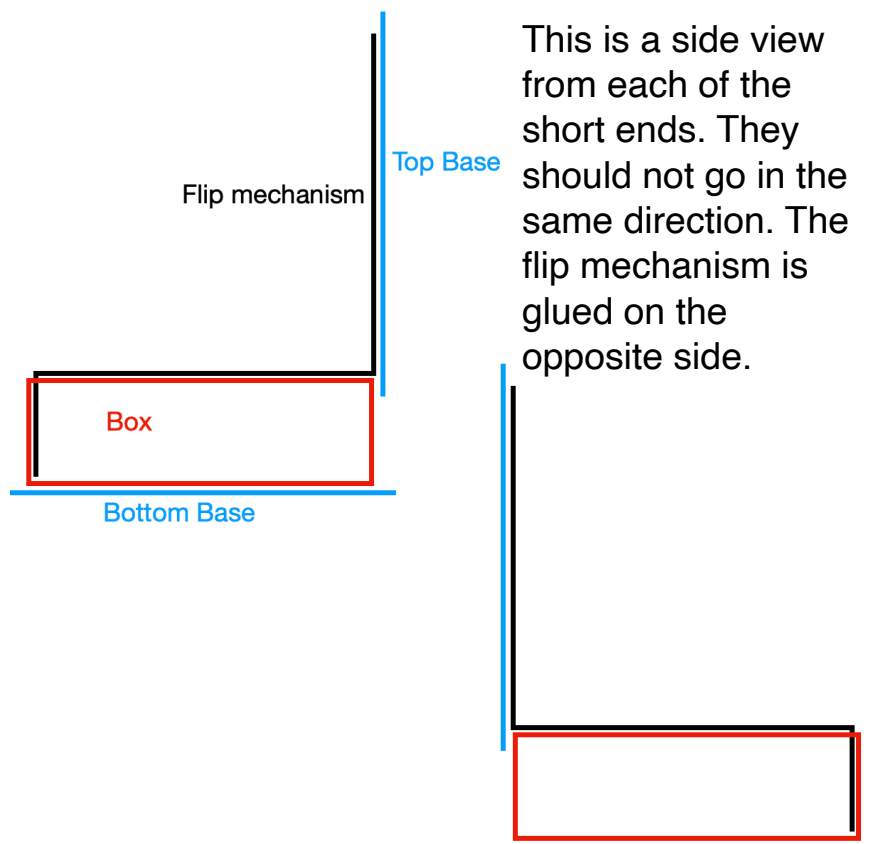

Easter Candy Box 3

Wraps for Hershey Nuggets: 1 ¼" x 3"

I cut 4 each in two different DSP prints.

If you plan to put money in one side, then you will only need 4 wraps total (2 each of 2 designs)

To assemble and decorate the box you will need to watch the video.

YouTube video: <https://youtu.be/wkViCeVfD_U>