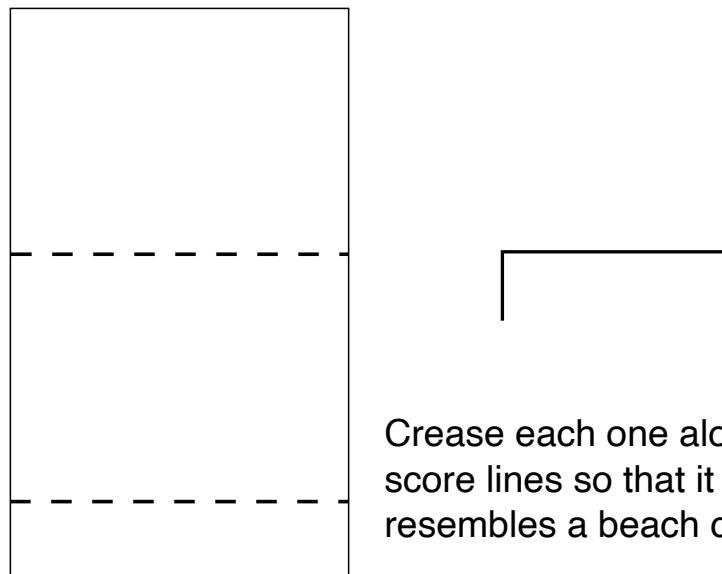

Easter Candy Box 1

I used Night of Navy for the Box bases, mechanisms, top and bottom bases and belly band.

Box Bases: 4 1/2" x 5 1/4" (cut 2)

Score both pieces on all 4 sides at 5/8" and 1 1/4"
(Just keep rotating it until you have scored all the sides.)

Use the following diagram to cut off the excess pieces for the boxes. This part is also shown in the YouTube video: https://youtu.be/wkViCeVfD_U

Watch the video to learn how to fold into a box.

Easter Candy Box 2

Flip Mechanism Pieces: 2 3/4" x 4 5/8" (cut 2)

score on the long side at 5/8" and 2 5/8"

DSP: 2 5/8" x 1 7/8" (cut 3 each of 2 different prints)

Crease each one along the score lines so that it resembles a beach chair.

Top and Bottom Bases: 2 1/4" x 5 7/8" (cut 2)

Basic White: 2 1/8" x 5 3/4"

DSP: 2" x 5 5/8"

Belly Band: 2" x 6 3/4"

Scored on the long side at: 1 1/8", 1 7/8", 4 1/8" & 4 7/8"

DSP: 1 7/8" x 6" (I cut mind 6" so I can get two from a 1 7/8" x 12" piece of DSP.) If you glue the DSP flush to one end of the Cardstock - it should overlap enough to cover up the missing 3/4"s