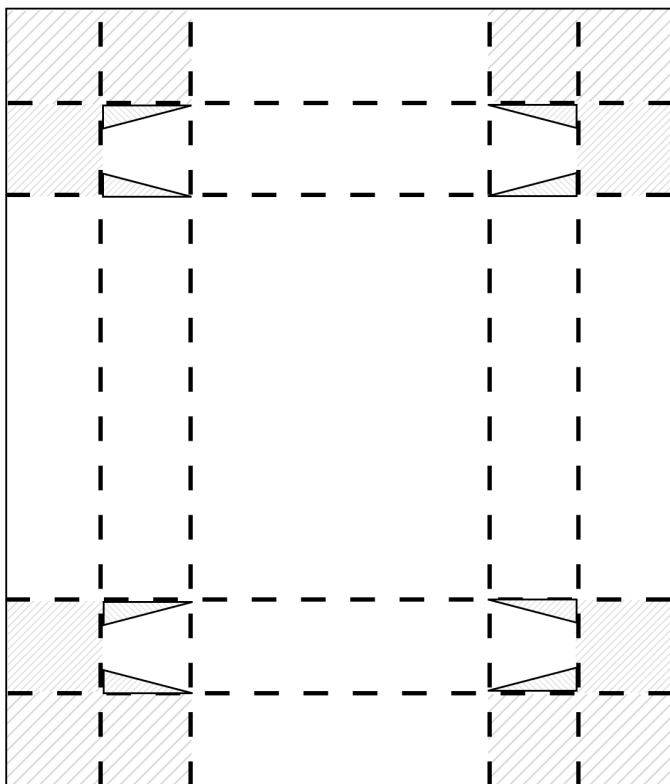

Easter Candy Box 1

I used Night of Navy for the Box bases, mechanisms, top and bottom bases and belly band.

Box Bases: 4 1/2" x 5 1/4" (cut 2)

Score both pieces on all 4 sides at 5/8" and 1 1/4"
(Just keep rotating it until you have scored all the sides.)

Use the following diagram to cut off the excess pieces for the boxes. This part is also shown in the YouTube video: https://youtu.be/wkViCeVfD_U

Watch the video to learn how to fold into a box.

Easter Candy Box 2

Flip Mechanism Pieces: 2 3/4" x 4 5/8" (cut 2)

score on the long side at 5/8" and 2 5/8"

DSP: 2 5/8" x 1 7/8" (cut 3 each of 2 different prints)

Crease each one along the score lines so that it resembles a beach chair.

Top and Bottom Bases: 2 1/4" x 5 7/8" (cut 2)

Basic White: 2 1/8" x 5 3/4"

DSP: 2" x 5 5/8"

Belly Band: 2" x 6 3/4"

Scored on the long side at: 1 1/8", 1 7/8", 4 1/8" & 4 7/8"

DSP: 1 7/8" x 6" (I cut mind 6" so I can get two from a 1 7/8" x 12" piece of DSP.) If you glue the DSP flush to one end of the Cardstock - it should overlap enough to cover up the missing 3/4"s