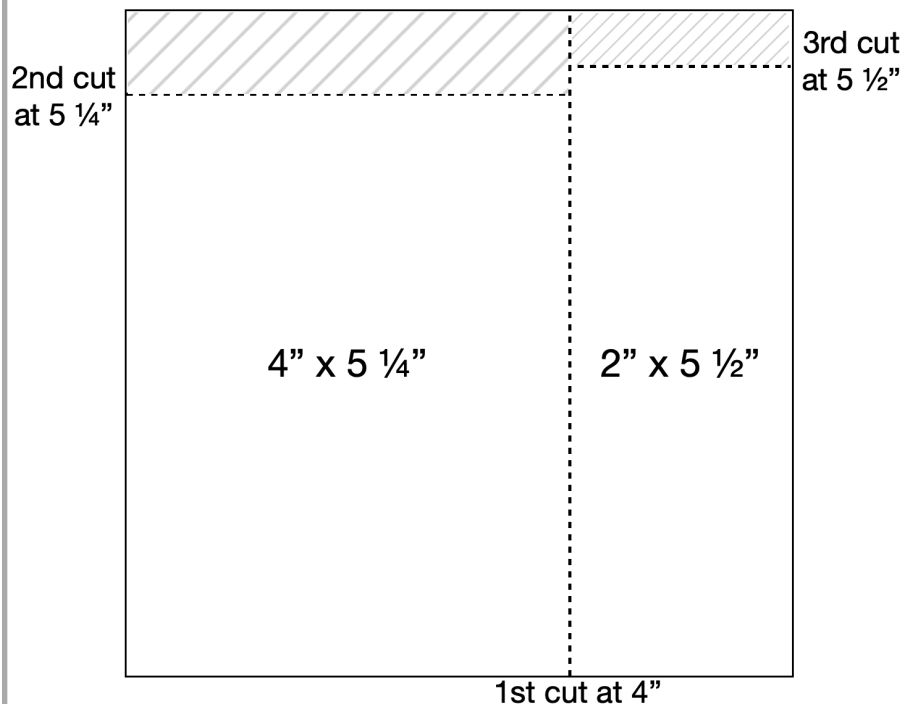

Inside Basic White:  
4" x 5 1/4"

- ◆ Use a circle diecut or punch to cut a circle from the DSP
- ◆ Stamp a Sentiment on the DSP circle
- ◆ Glue the DSP circle to a larger circle cut from cardstock
- ◆ Glue the 4" x 5 1/4" piece of DSP to the card front
- ◆ Glue or use Stampin' Dimensionals to adhere the circles on top of the hole in the DSP

## Thoughtful Journey 2 for 1 Card

Card Base: 5 1/2" x 8 1/2"  
scored on the long side at  
4 1/4"

Embossed Mat: 4 1/8" x 5 3/8"

DSP: 2" x 5 1/2"

Strip of Cardstock: 2 1/4" x  
5 1/2"

Decorative Die Cuts and  
Die Cut Shape for  
sentiment

Inside Basic White:  
4" x 5 1/4"

- ◆ Use an embossing folder to emboss the 4 1/8" x 5 3/8" mat
- ◆ Glue embossed mat to card front
- ◆ Glue DSP strip to the strip of cardstock
- ◆ Glue cardstock strip to left edge of card front
- ◆ Stamp a sentiment on a Basic White Cardstock piece measuring 7/8" x 2 1/8" or a die cut of your choice
- ◆ Attach to card front using Stampin' Dimensionals or glue
- ◆ Add decorative die cuts
- ◆ Optional: Add brass butterflies

# Thoughtful Journey 2 for 1 Card

Cutting Guide for a 6" x 6" piece of DSP