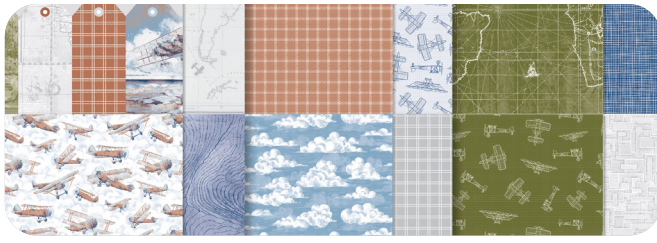

FULL OF LIFE 6" X 6" (15.2 X 15.2 CM)  
DESIGNER SERIES PAPER  
163357 | ~~\$12.50~~ \$10.62

LILY POND LANE 6" X 6" (15.2 X 15.2 CM)  
DESIGNER SERIES PAPER  
163342 | ~~\$12.50~~ \$10.62

MEDITERRANEAN BLOOMS 12" X 12" (30.5 X 30.5 CM)  
DESIGNER SERIES PAPER  
163284 | ~~\$12.50~~ \$10.62

PERENNIAL LAVENDER 12" X 12" (30.5 X 30.5 CM)  
DESIGNER SERIES PAPER  
162593 | ~~\$12.50~~ \$10.62

TAKE TO THE SKY 12" X 12" (30.5 X 30.5 CM)  
DESIGNER SERIES PAPER  
163436 | ~~\$12.50~~ \$10.62

THOUGHTFUL JOURNEY 12" X 12" (30.5 X 30.5 CM)  
DESIGNER SERIES PAPER  
163303 | ~~\$12.50~~ \$10.62