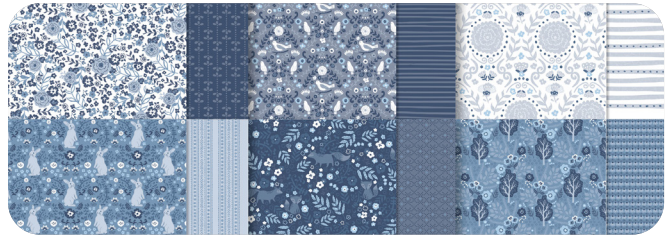

# DESIGNER SERIES PAPER SALE

Exciting News! Shop select Designer Series Paper from the 2024–2025 Annual Catalog.  
Stock up and save on your favorite paper for any crafting project!

BRIGHT & BEAUTIFUL 6" X 6" (15.2 X 15.2 CM)  
DESIGNER SERIES PAPER  
161449 | ~~\$12.50~~ \$10.62