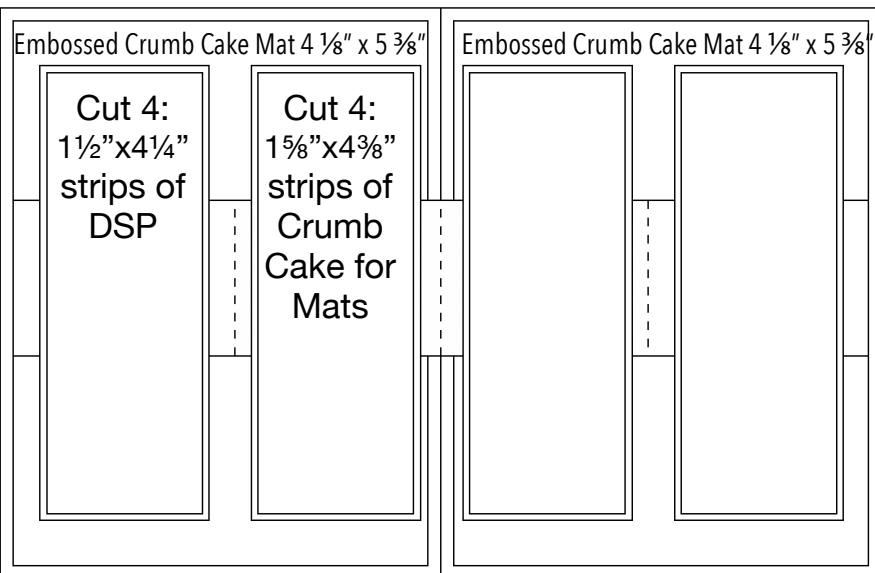

Inside Accordion Display Card 1

Cajun Craze Card Base: 5 1/2" x 8 1/2"
scored on the long side at 4 1/4"
Very Vanilla Mat 4" x 5 1/4"
Embossed Crumb Cake Mat 4 1/8" x 5 3/8"
Decorated with from the Autumn Expressions Bundle

Cut out all the pieces and assemble as shown in the pictures.

The Cajun craze strip for the inside of the card is glued to the edge of the crumb cake piece only on the two edges of the card. The middle two sections should be folded so that they form a mountain fold away from the center of the card base.

The Two middle DSP sections with Mat, are only glued to the cajun craze strip.

Inside Accordion Display Card 2

Cajun Craze Strip: 1 1/2" x 8 1/4" scored at 2 1/8", 4 1/8", & 6 1/8" (The center score is a mountain fold the other two are valley folds. Cut a 4" x 5 1/4" piece of Very Vanilla for the back of the card.