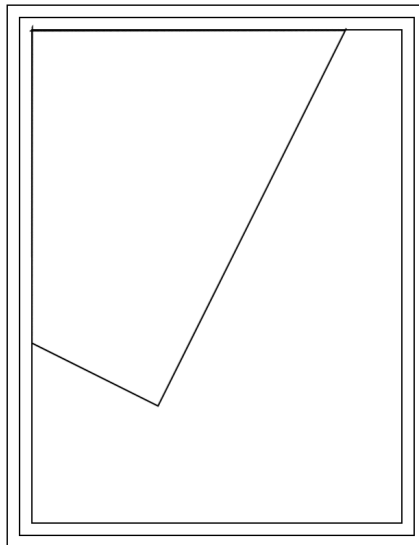

Umbrella Days Quadrangle Card 1

Basic White Card Base:
5 1/2" x 8 1/2"
scored on the long side
at 4 1/4"

Blueberry Bushel Mat:
4" x 5 1/4"

Basic White Mat:
3 3/4" x 5"

6" x 6" piece of DSP cut
using the cutting guide.

Lay the DSP piece on the White Cardstock as a guide to stamp the sentiment.

Glue the DSP to the Basic White and use Stampin' Dimensionals to attach the Basic Black diecut to the Basic White (or just glue it down).

Cards can be Portrait or Landscape. This cutting technique works best with non directional paper.

Umbrella Days Quadrangle Card 2

6" X 6" Designer Series Paper Cutting Guide. One piece will make 4 cards.