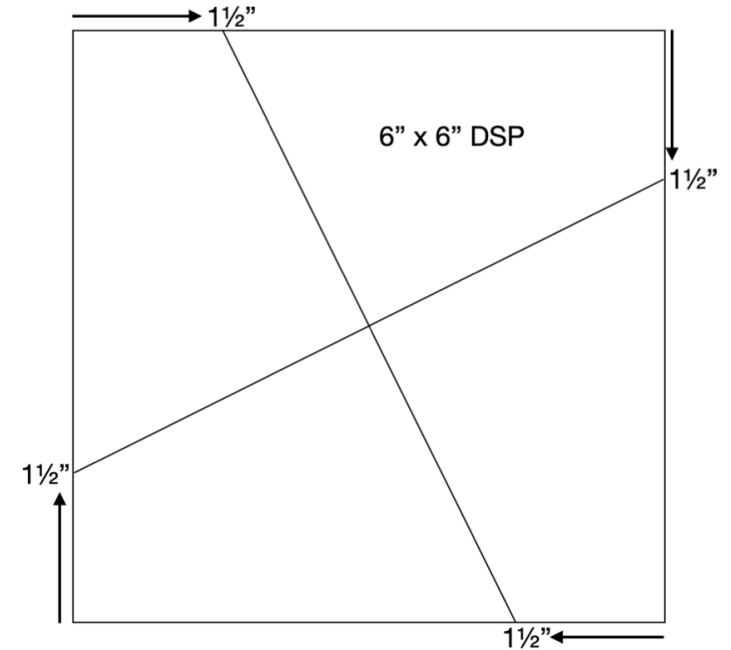

Umbrella Days Quadrangle Card 1

Basic White Card Base:
5 1/2" x 8 1/2"
scored on the long side
at 4 1/4"

Blueberry Bushel Mat:
4" x 5 1/4"

Basic White Mat:
3 3/4" x 5"

6" x 6" piece of DSP cut
using the cutting guide.

Lay the DSP piece on the White Cardstock as a guide to stamp the sentiment.

Glue the DSP to the Basic White and use Stampin' Dimensionals to attach the Basic Black diecut to the Basic White (or just glue it down).

Cards can be Portrait or Landscape. This cutting technique works best with non directional paper.

Umbrella Days Quadrangle Card 2

6" X 6" Designer Series Paper Cutting Guide. One piece will make 4 cards.