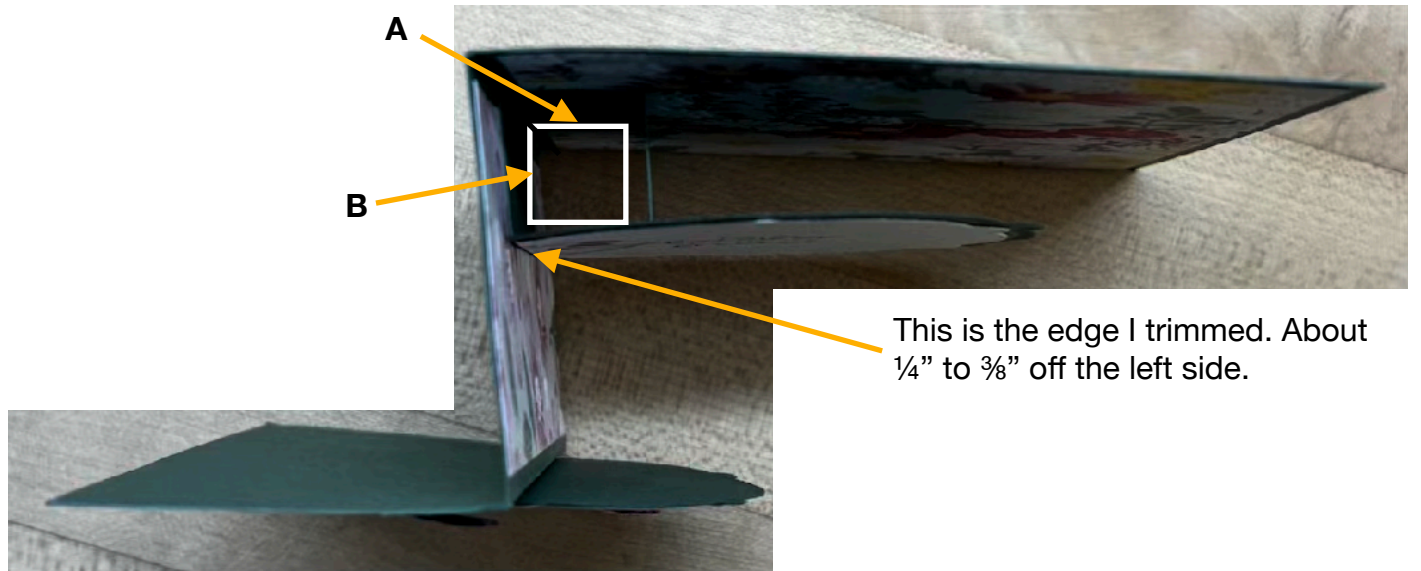

Peaceful Pine stem

Berry Burst Flowers

DSP background stem

Optional: Dreamy Flower Embellishments

Pop Up Piece:

Peaceful Pine Pop Up Piece: 2 1/4" x 3" scored on the 3" side at: 3/4", 1 1/2", & 2 1/4"

Assembly:

Fold the Card Base along the score lines to create a z-fold card.

Glue the three DSP pieces to the sections on the front of the card and the inside as shown.

Fold the Pop Up Piece along the score lines to form a box. Glue one 3/4" edge to the inside of the card base right up against the score line with out crossing it. See "A" on the picture on the next page.

Glue the other 3/4" edge to the other side of the score line. See "B" on the picture on the next page.

NOTE: I did have to cut a straight edge off the left side of the die cuts glued to the pop up piece so that I could get it to line up with the die cuts on the top layer.